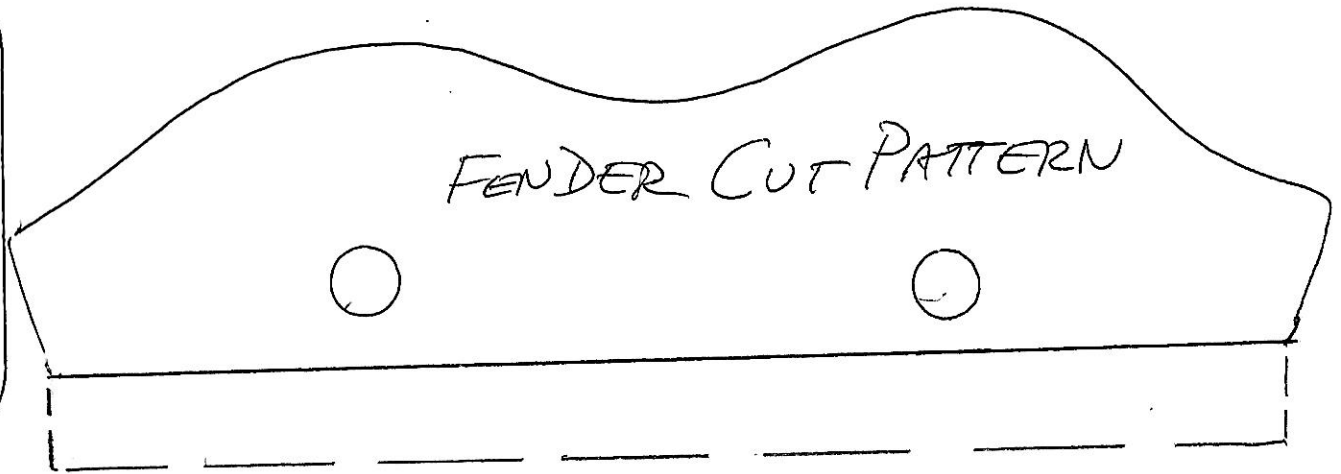

PLASTIC  
FENDER

3" x 7 3/8"

(FROM  
BLEACH  
BOTTLE)

VW DUNE BUGGY  
(2x6)

USE 2" diameter WHEELS

FENDER CUT PATTERN

SIDE VIEW