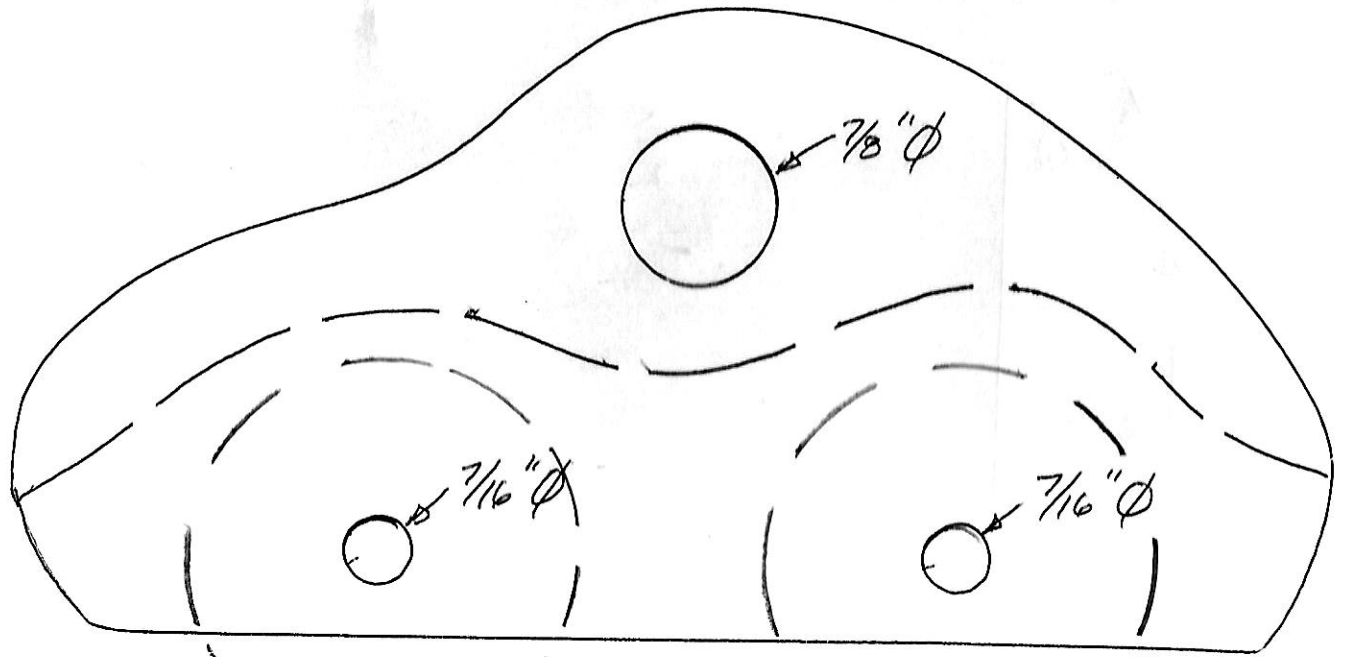

PLASTIC  
FENDER

3" x 7 3/8"

(FROM  
BLEACH  
BOTTLE)

VW DUNE BUGGY  
(2x6)

USE 2" diameter WHEELS

FENDER CUT PATTERN

SIDE VIEW